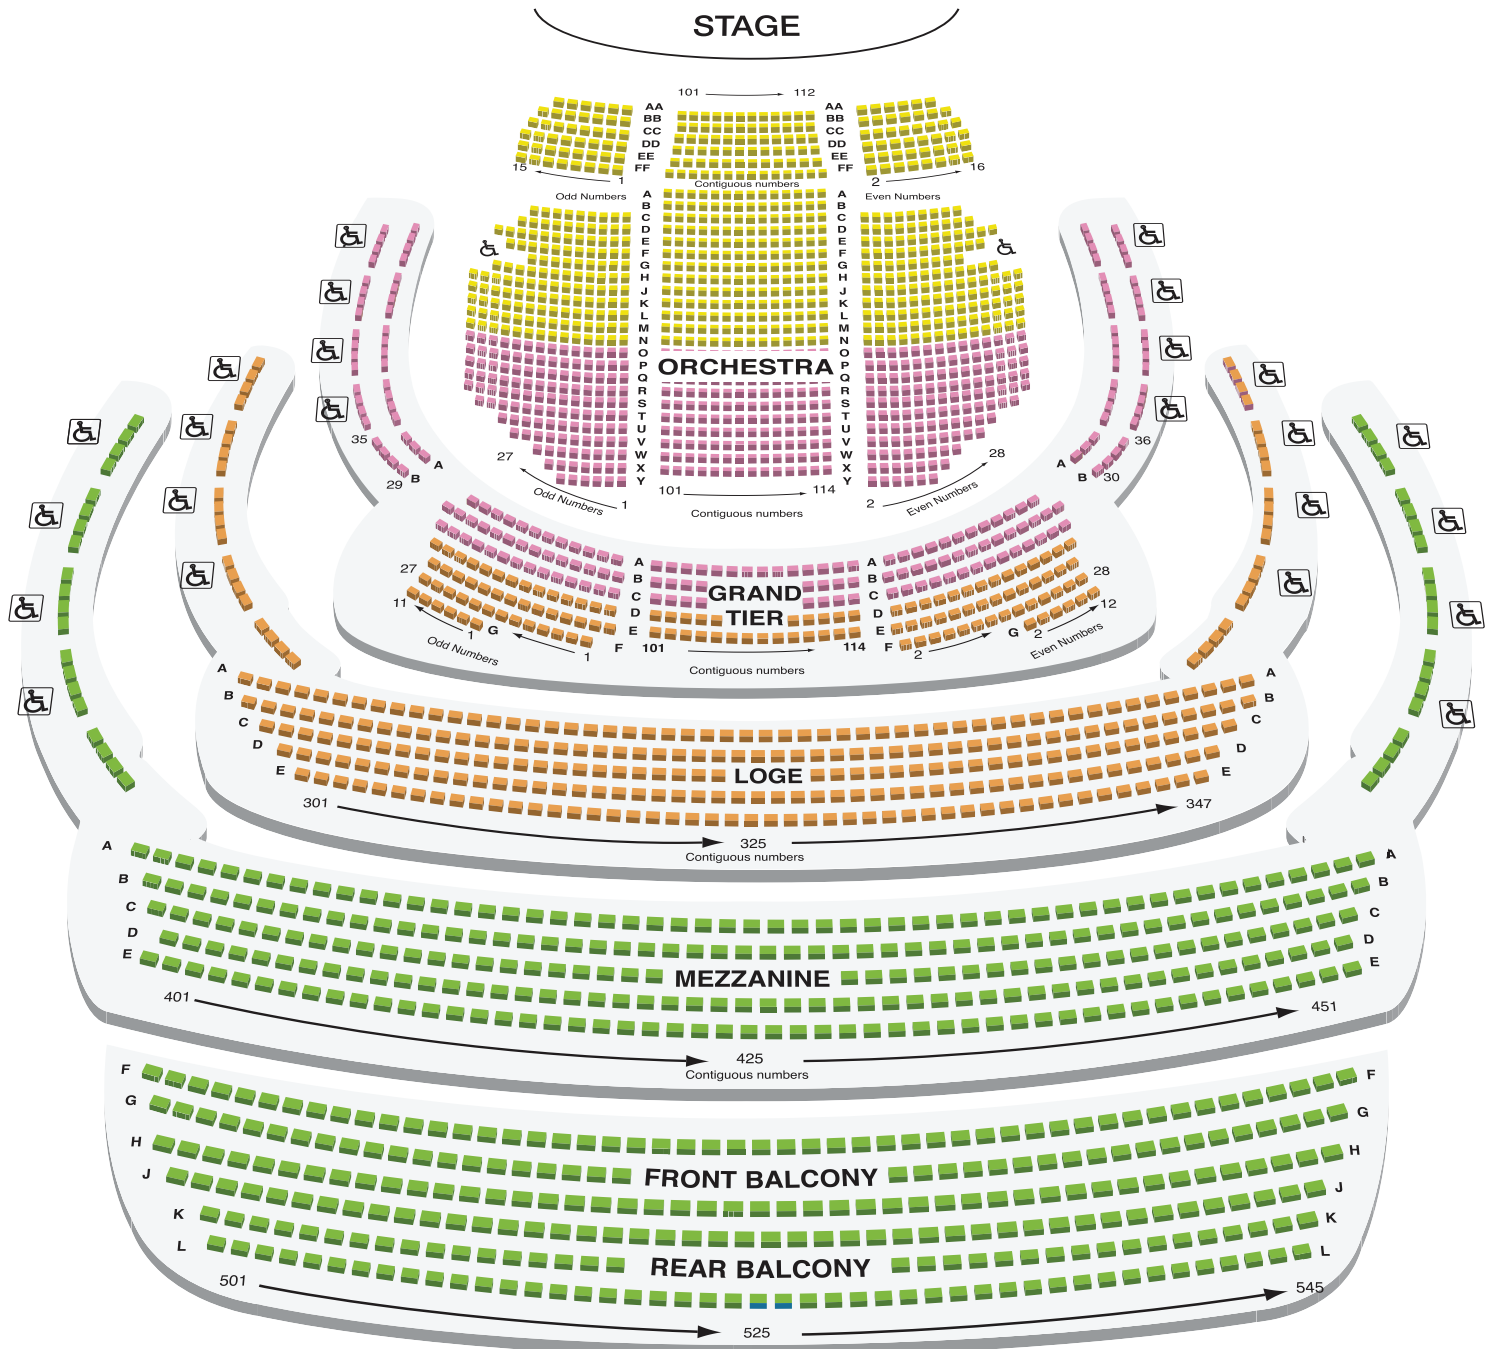

ALEXANDER W. DREYFOOS CONCERT HALL

ADULTS AT LEISURE

**Level A**  
 Orchestra Pit Rows AA-FF  
 Orchestra Rows A-N

**Level B**  
 Orchestra Rows O-Y  
 Grand Tier Rows A-C  
 Grand Tier Boxes

**Level C**  
 Grand Tier Rows D-G  
 Loge  
 Loge Boxes

**Level D**  
 Mezzanine  
 Mezzanine Boxes  
 Balcony