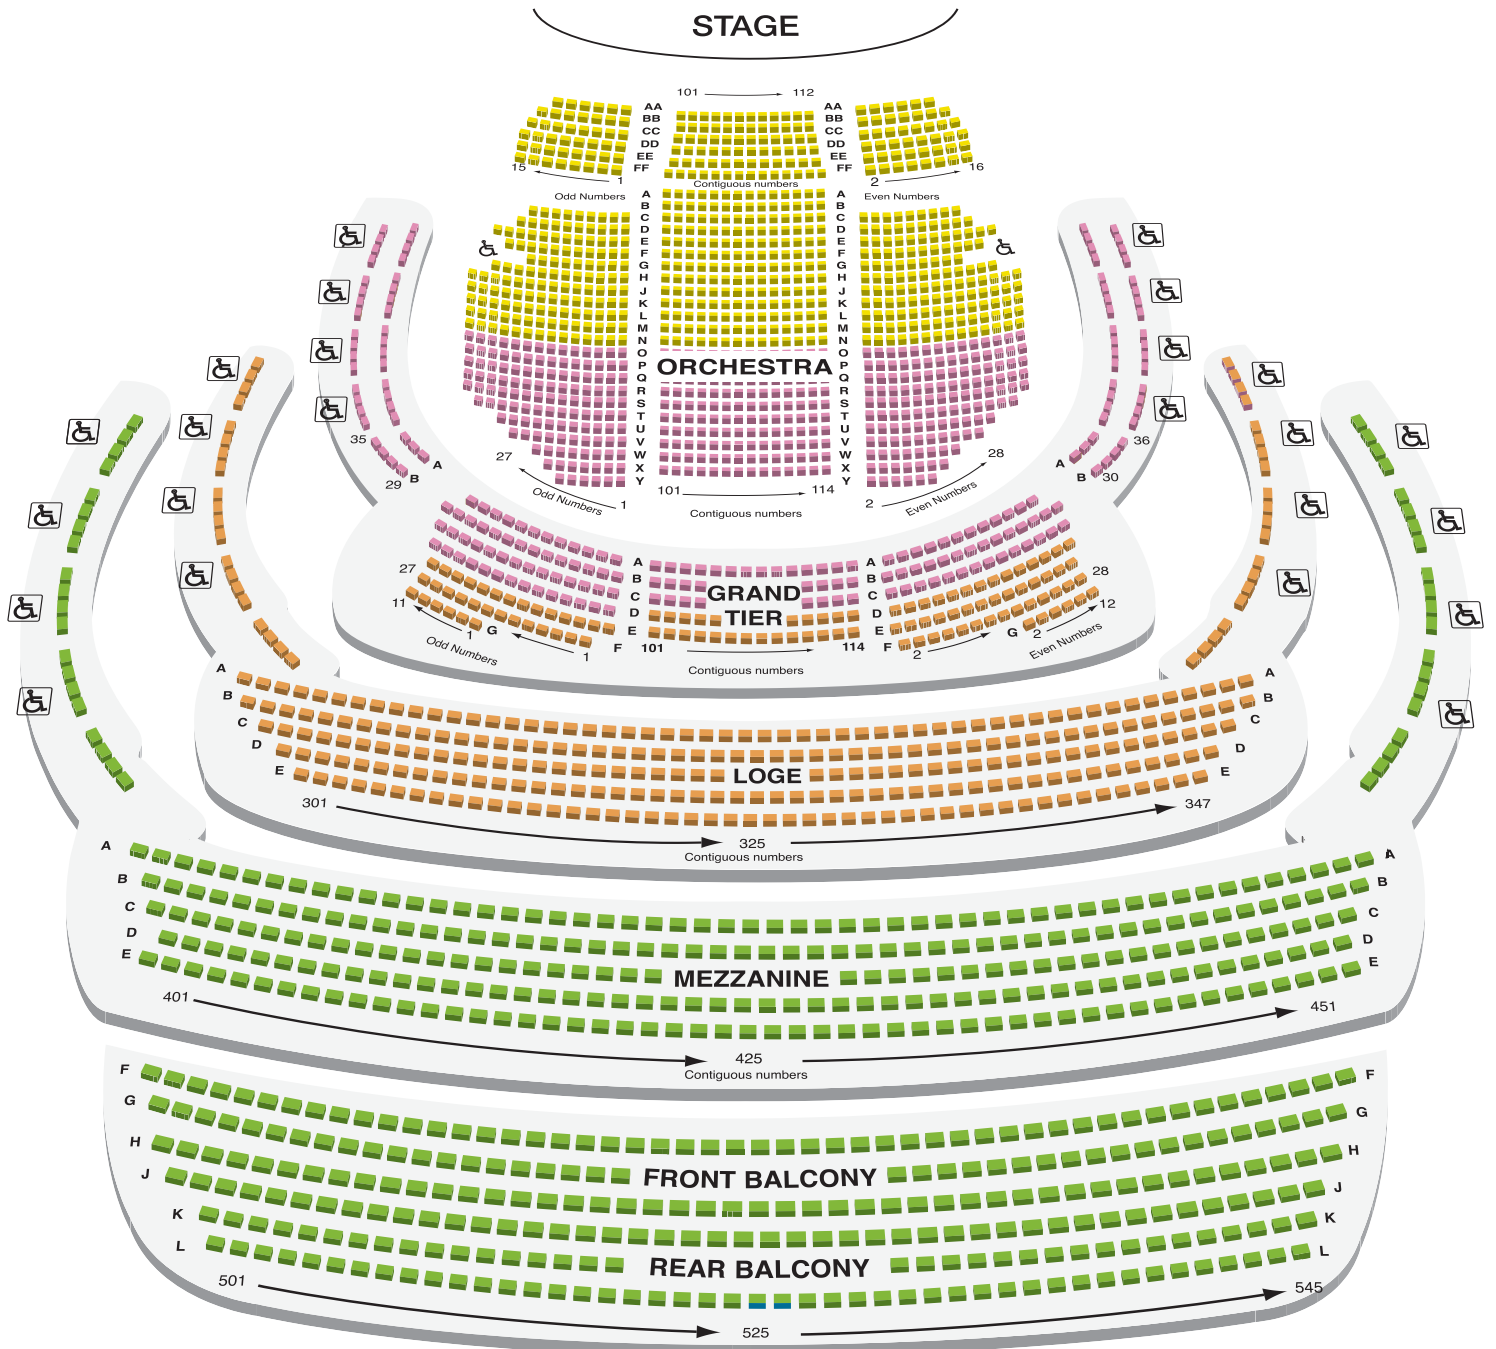

ALEXANDER W. DREYFOOS CONCERT HALL

ADULTS AT LEISURE

Level A
Orchestra Pit Rows AA-FF
Orchestra Rows A-N

Level B
Orchestra Rows O-Y
Grand Tier Rows A-C
Grand Tier Boxes

Level C
Grand Tier Rows D-G
Loge
Loge Boxes

Level D
Mezzanine
Mezzanine Boxes
Balcony